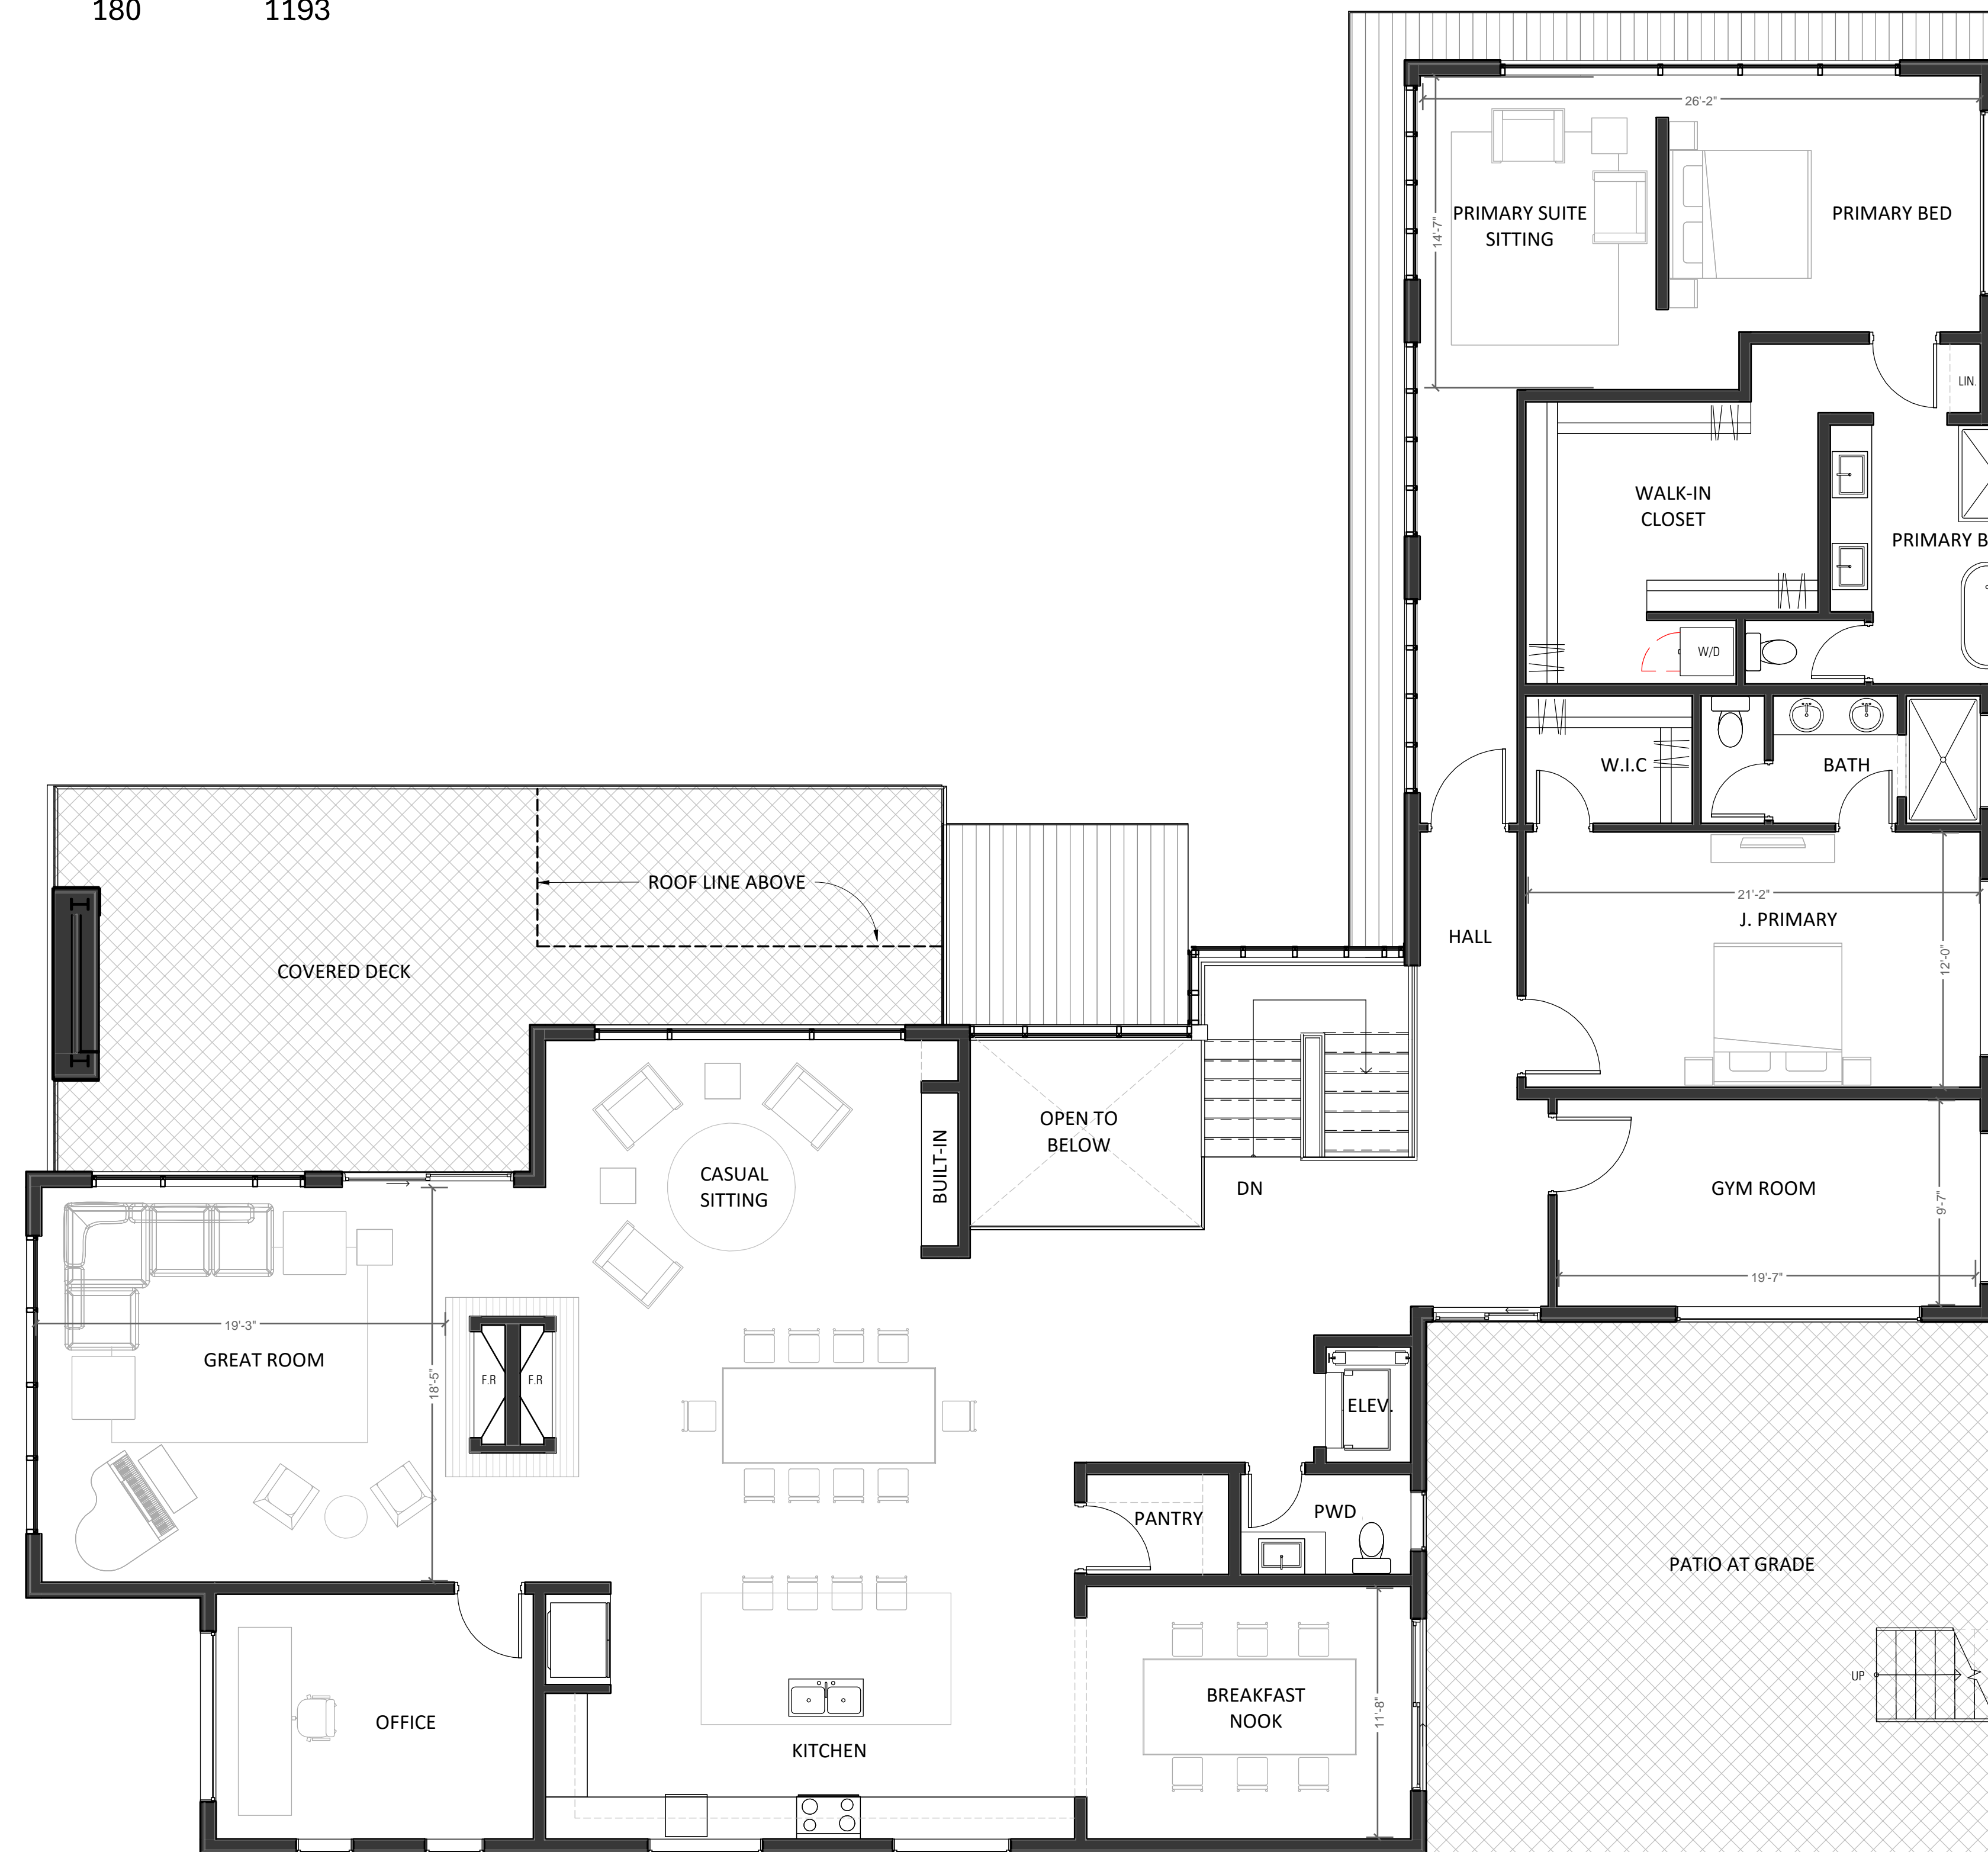

 TRUE NORTH

 1
 A1.1
 SITE PLAN
 1" = 30'-0"

2024-03-04 4:12:10 PM

	Liveable SF	Mech SF	Garage SF
Main Level	3980		
Lower Level	2366	180	1193
Total	6346	180	1193

 TRUE NORTH

 1
 A2.1
 MAIN LEVEL
 3/16" = 1'-0"

2024-03-04 4:12:11 PM

	Liveable SF	Mech SF	Garage SF
Main Level	3980		
Lower Level	2366	180	1193
Total	6346	180	1193

 TRUE NORTH
 1
 A2.2
LEVEL 02
 3/16" = 1'-0"