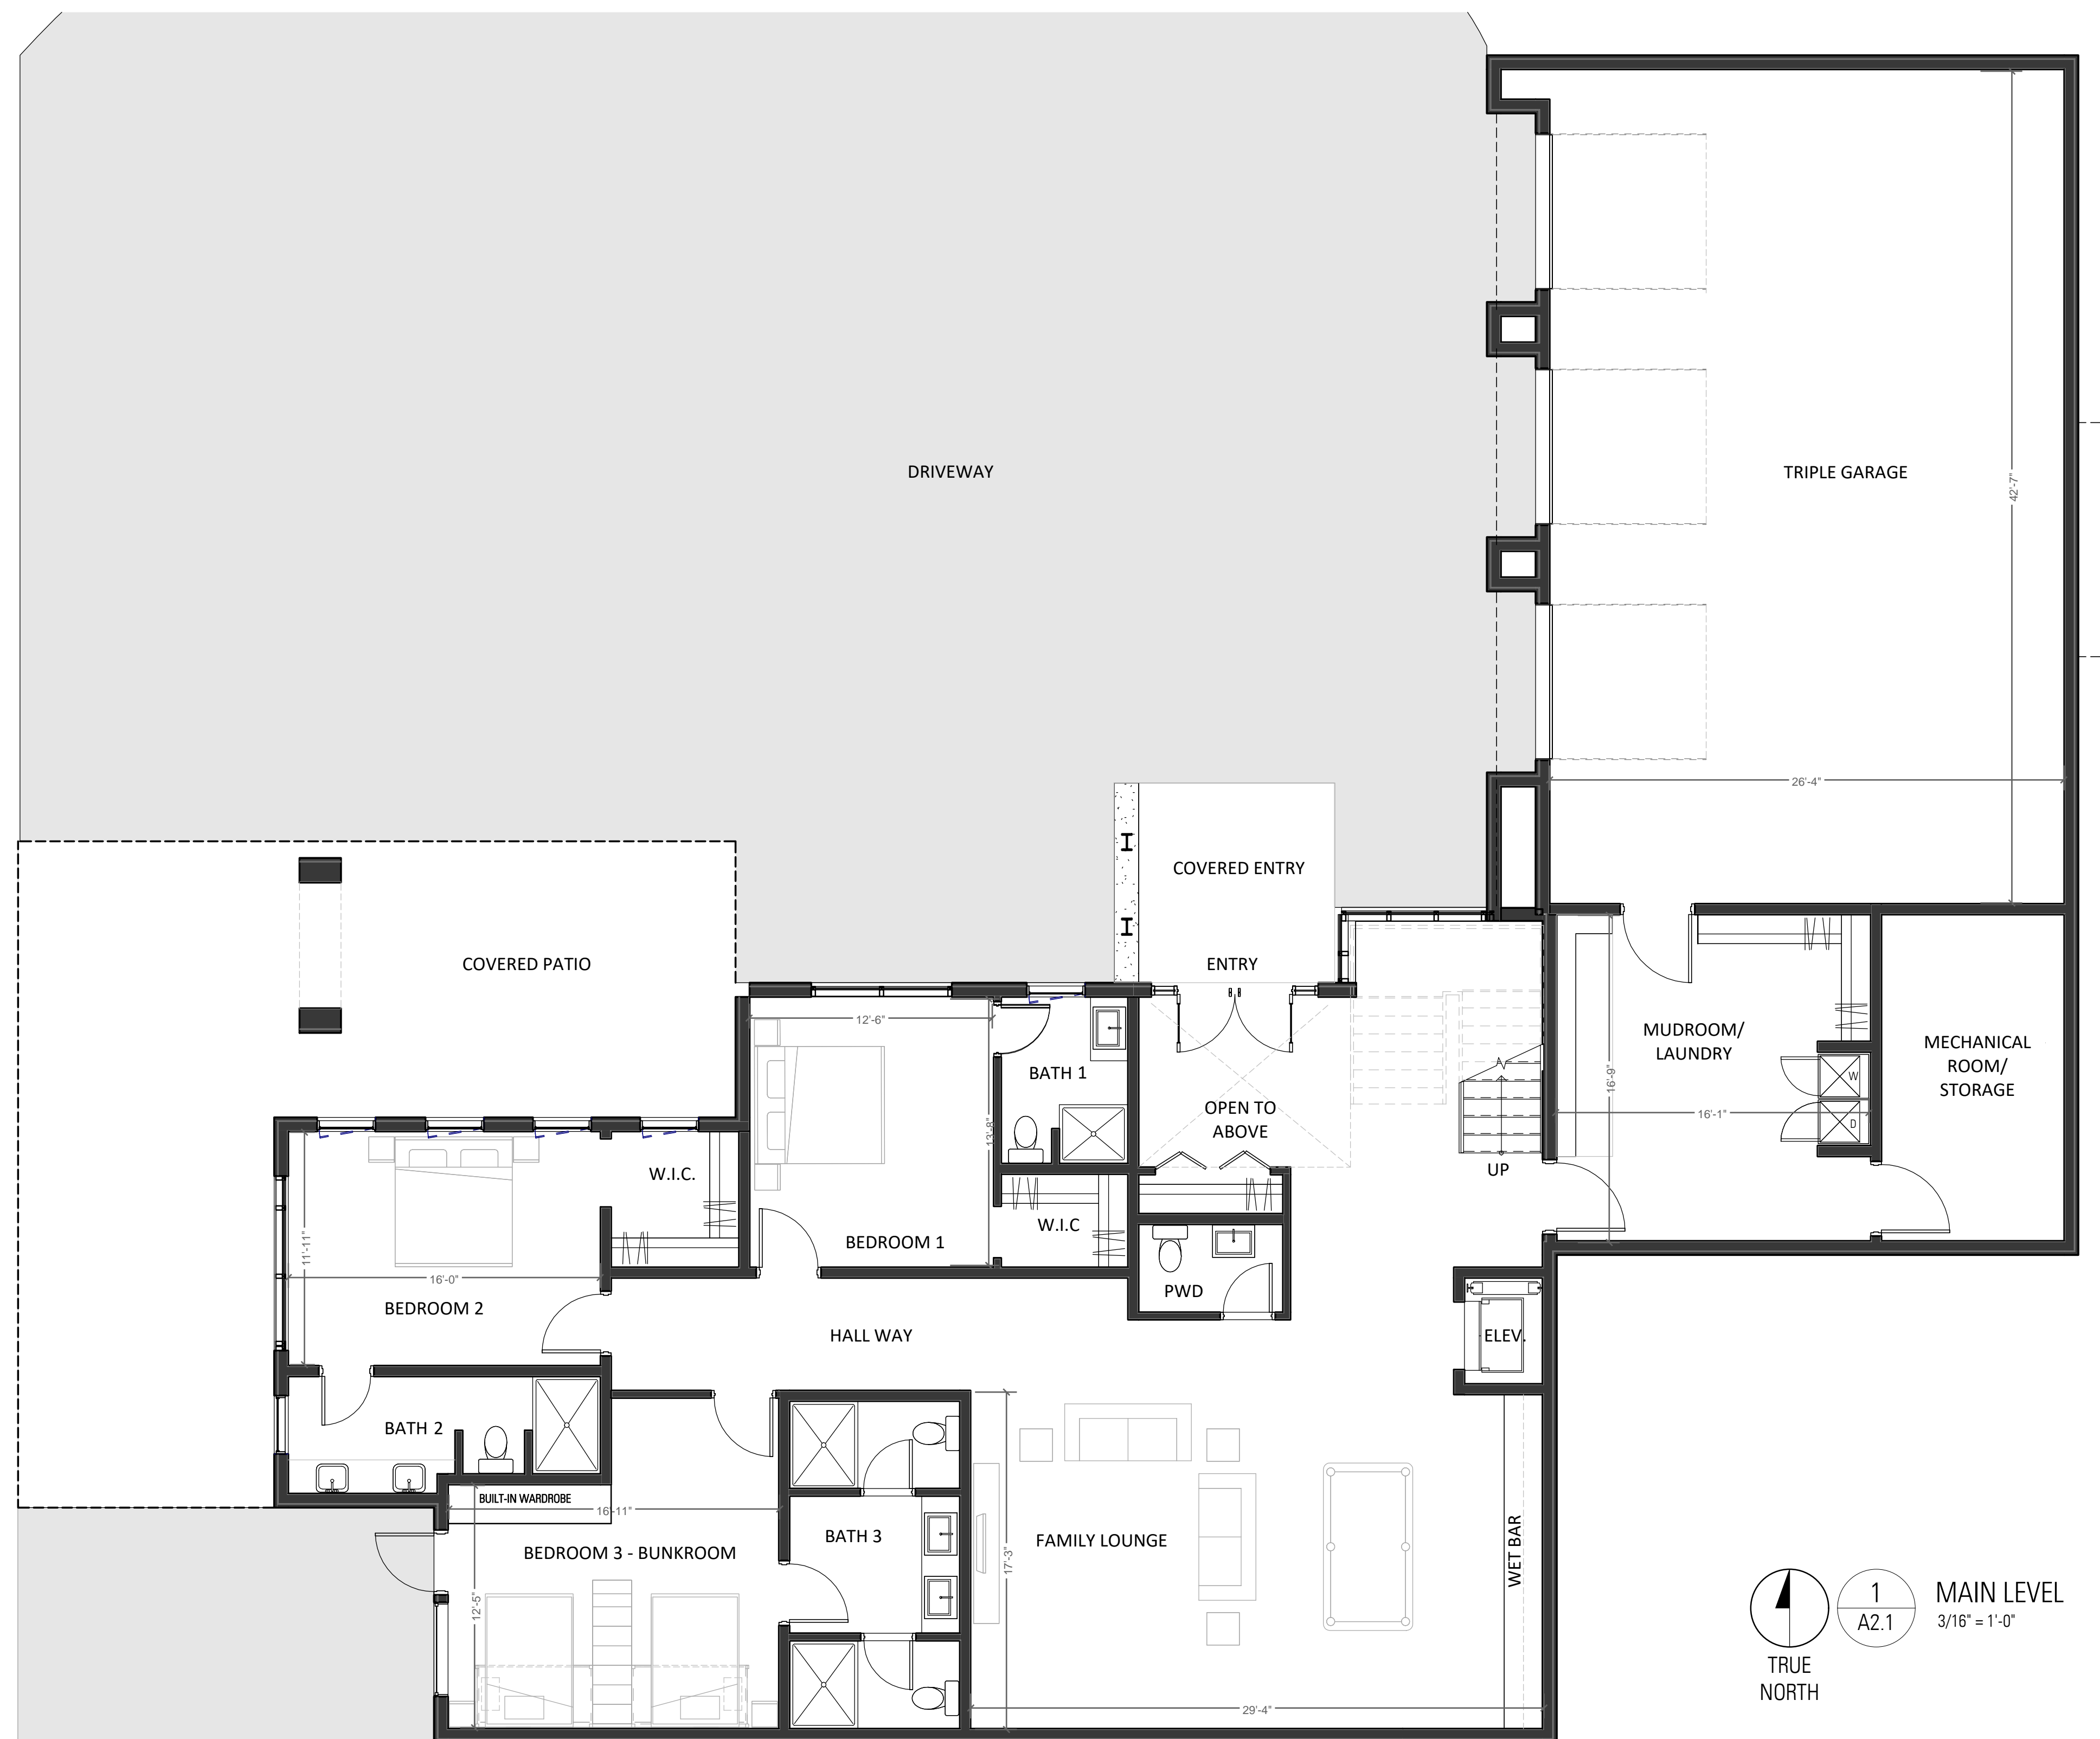

 TRUE NORTH

 1
 A1.1
 SITE PLAN
 1" = 30'-0"

2024-03-04 4:12:10 PM

	Liveable SF	Mech SF	Garage SF
Main Level	3980		
Lower Level	2366	180	1193
Total	6346	180	1193

 TRUE NORTH

 1
 A2.1
 MAIN LEVEL
 3/16" = 1'-0"

2024-03-04 4:12:11 PM

	Liveable SF	Mech SF	Garage SF
Main Level	3980		
Lower Level	2366	180	1193
Total	6346	180	1193

 TRUE NORTH
 1
 A2.2
LEVEL 02
 3/16" = 1'-0"